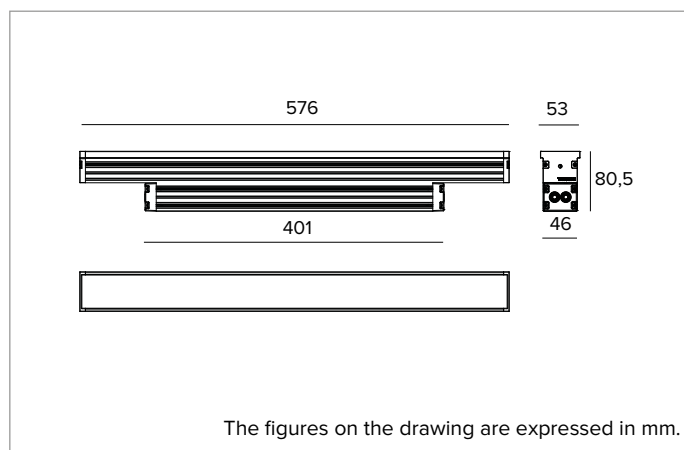

1E3278EL | JEDI COMPACT Outdoor Projector

Adjustable linear LED projector

		3500K	H(m)	D1(m)	D2(m)	Emax(lx)
		Ra80	28°	78°		
Fixture Power	28W	1	0.55	1.70	2363	
Source Flux	3520lm	2	1.11	3.40	591	
Fixture Flux	2646lm	3	1.66	5.10	263	
Efficacy	95lm/W	4	2.22	6.79	148	
TS1092	Imax=774cd/klm	Imax	2723cd	5	2.77	8.49 95

Optic: WALL WASHER

Beam angles: WW

Optical efficiency: 75%

Fixture flux: 2646lm

Luminous efficacy: 95lm/W

Photobiological safety: Compliant with RG1 low risk group

MECHANICAL CHARACTERISTICS

Extruded anodised aluminium 15µ body. Extra clear 5mm thick glass flat screen. The body of the fixture is adjustable and can be installed away from the mounting surface using accessory snap brackets.

Tool

Code
1E3305

Tightening wrench for the connector kit.

Connector

Code
1E2769

Linear connection box IP66/IP68.
5 poles max. wire section 1.5mm².
Cable diameter range from 7 to 12mm.

Code
1E2494

Multiple connection box IP68.
1 IN - 3 OUT 4 poles max. wire section 2.5mm².
Cable diameter range from 6 to 12mm.